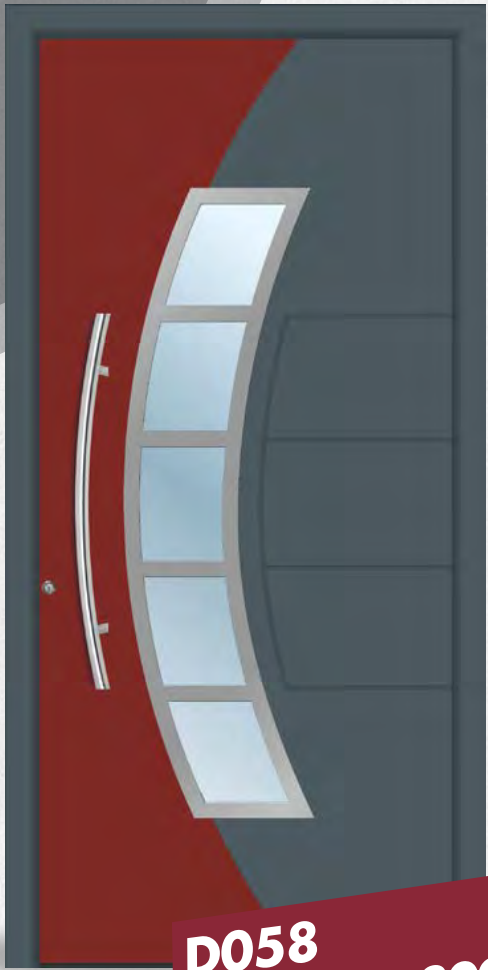

D058
RAL 7011-3009
#Code Num.