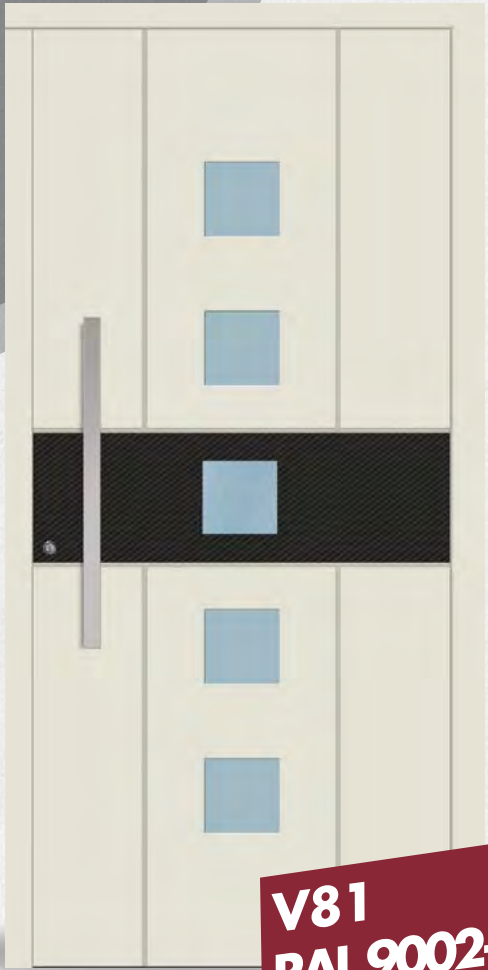

V81
RAL 9002-Carbon
#Code Num.