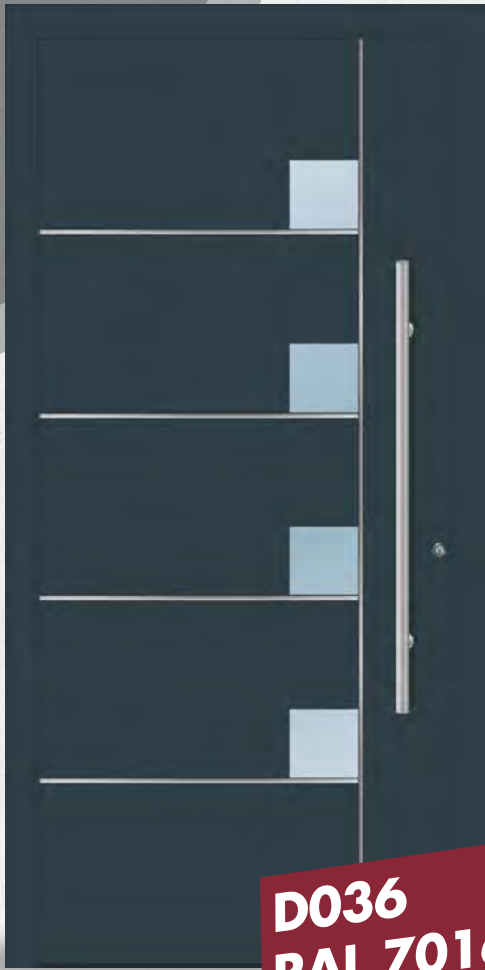

Resident

D036
RAL 7016
#Code Num.